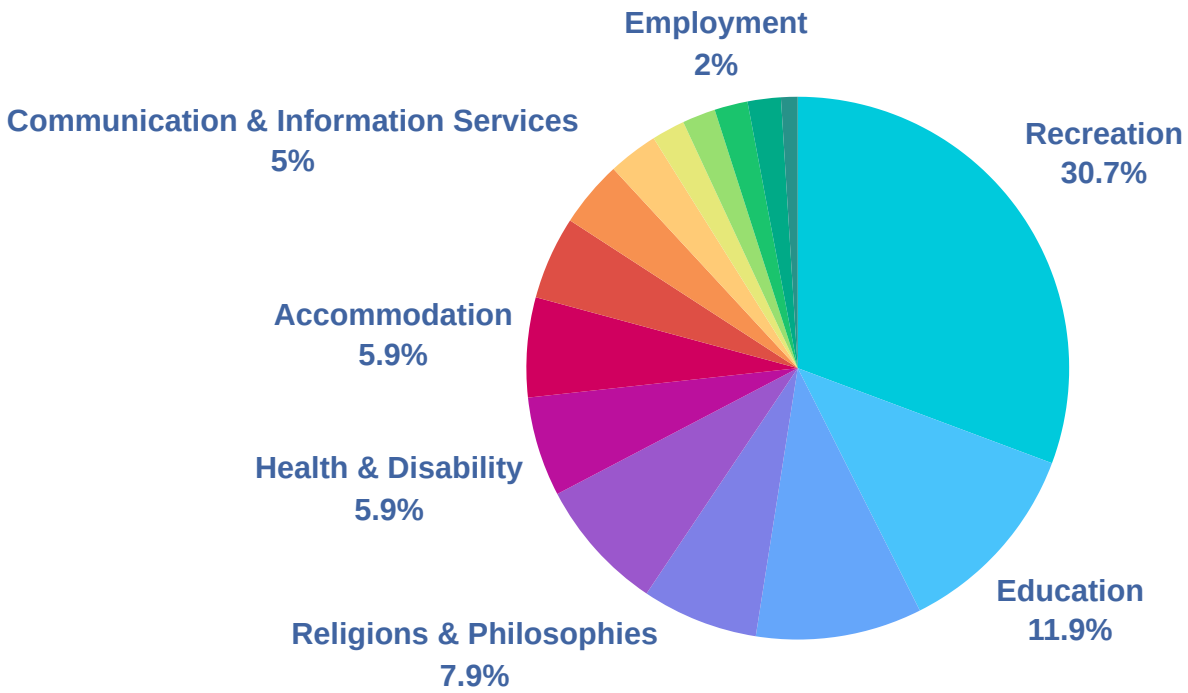

SALISBURY

COUNCIL

WHAT OUR COMMUNITY NEEDS?

■ 24,288 SESSIONS
 ■ 1 JULY 2021 - 30 JUNE 2022

TOP 25 LANDING PAGES

SESSIONS BY PRIMARY CATEGORY

WHO ARE OUR USERS?