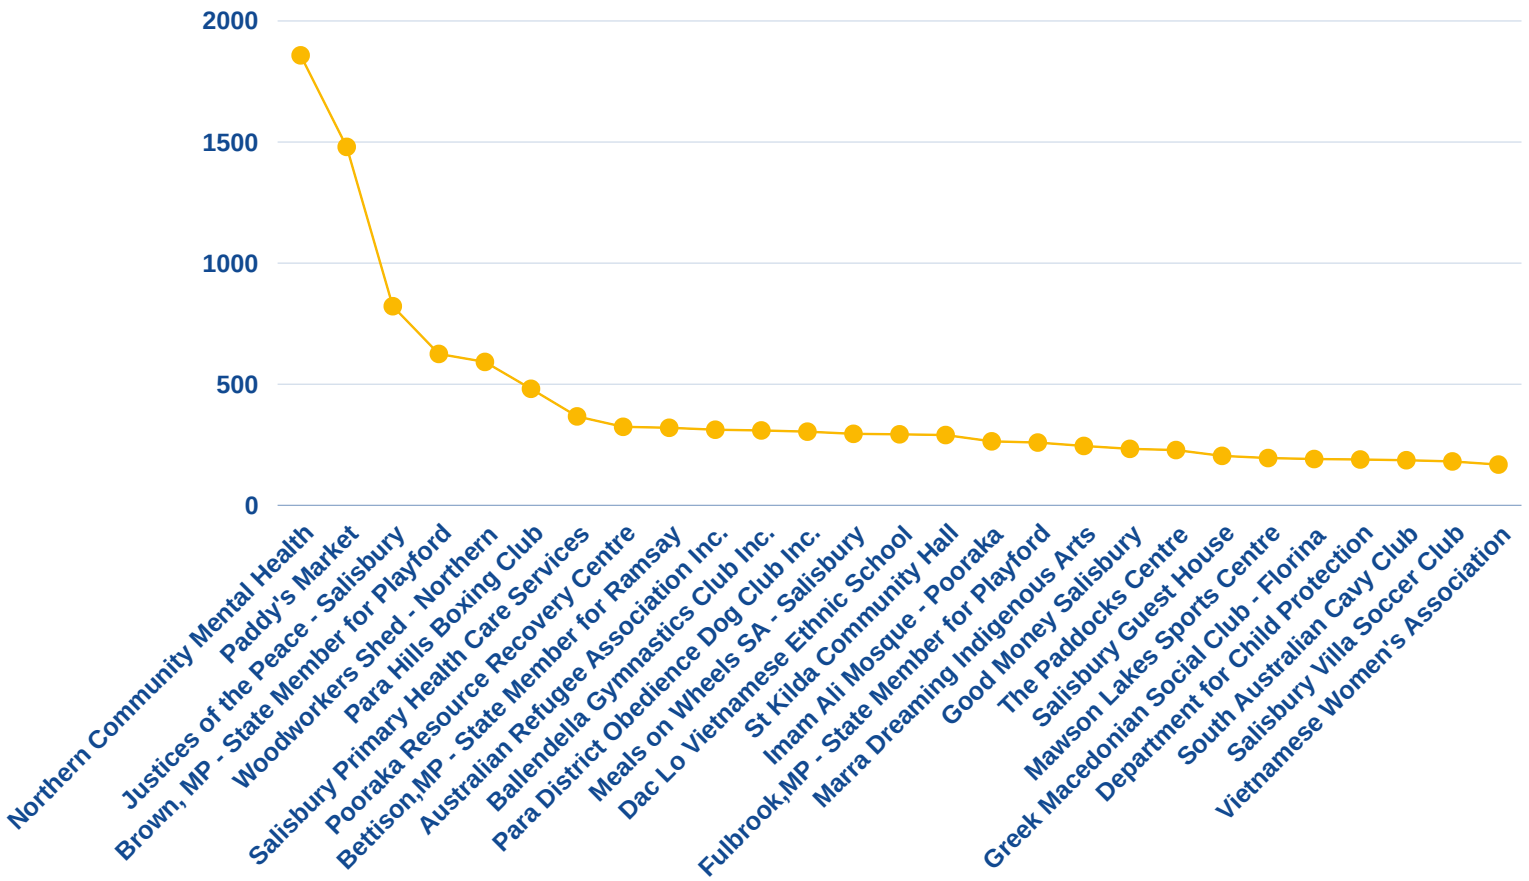

SALISBURY

COUNCIL

WHAT OUR COMMUNITY NEEDS?

■ 24,288 SESSIONS
 ■ 1 JULY 2021 - 30 JUNE 2022

TOP 25 LANDING PAGES

SESSIONS BY PRIMARY CATEGORY

WHO ARE OUR USERS?